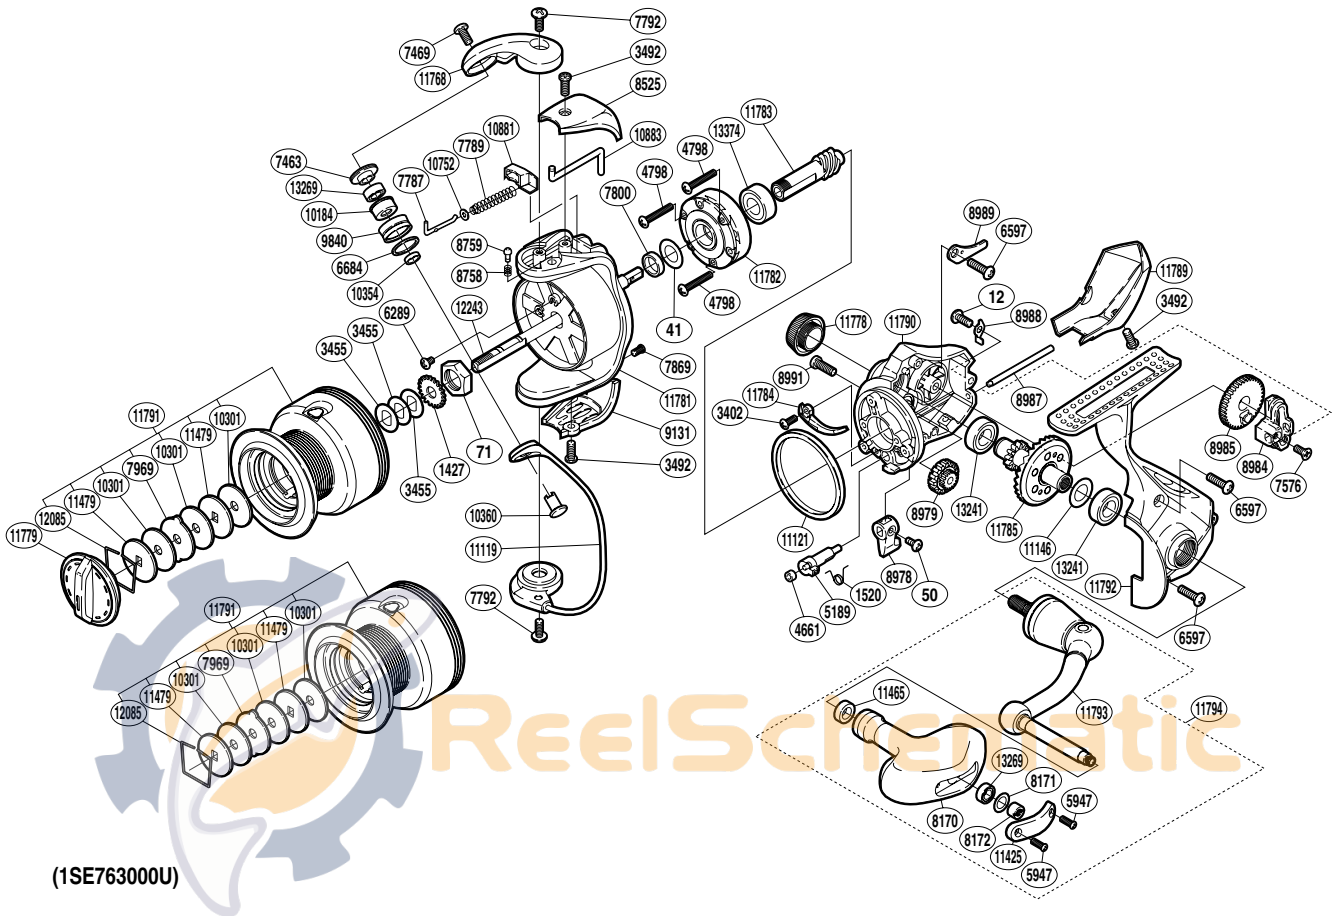

SHIMANO

SAROS SA-RB

SAR-3000F

(1SE763000U)

Part No.	Description	Part No.	Description	Part No.	Description
RD 0012	Screw	RD 8170	Handle Knob	RD11146	Washer
RD 0041	Washer	RD 8171	Washer	RD11425	Handle Knob I.D. Plate
RD 0050	Screw	RD 8172	Handle Knob Nut	RD11465	Handle Knob Shaft Collar
RD 0071	Rotor Nut	RD 8525	Bail Spring Cover	RD11479	Key Washer
RD 1427	Spool Support	RD 8758	Click Spring	RD11768	Bail Arm
RD 1520	Anti-Reverse Cam Spring	RD 8759	Click Pin	RD11778	Handle Screw Cap
RD 3402	Screw	RD 8978	Anti-Reverse Lever	RD11779	Drag Knob
RD 3455	Spool Washer	RD 8979	Idle Gear	RD11781	Rotor
RD 3492	Screw	RD 8984	Oscillating Slider	RD11782	Roller Clutch Assembly
RD 4661	Anti-Reverse Cam Ring	RD 8985	Oscillating Gear	RD11783	Pinion Gear
RD 4798	Screw	RD 8987	Oscillating Guide	RD11784	Bail Trip Strike
RD 5189	Anti-Reverse Cam	RD 8988	Oscillating Guide Retainer	RD11785	Drive Gear
RD 5947	Screw	RD 8989	Oscillating Guide Plate	RD11789	Rear Protector
RD 6289	Screw	RD 8991	Oil Cap	RD11790	Body
RD 6597	Screw	RD 9131	Bail Hold Support Guard	RD11791	Spool Assembly
RD 6684	Line Roller Spacer	RD 9840	Line Roller	RD11792	Side Cover
RD 7463	Line Roller Washer	RD10184	Line Roller Bushing	RD11793	Handle Shank Assembly
RD 7469	Screw	RD10301	Drag Washer	RD11794	Handle Assembly
RD 7576	Screw	RD10354	Bearing Spacer	RD12085	Drag Washers Retainer
RD 7787	Bail Spring Guide A	RD10360	Line Roller Support	RD12243	Main Shaft
RD 7789	Bail Spring	RD10752	Spring Guide A Support	RD13241	Ball Bearing
RD 7792	Screw	RD10881	Bail Spring Seat	RD13269	Ball Bearing
RD 7800	Rotor Ring	RD10883	Bail Trip Lever	RD13374	Ball Bearing
RD 7869	Screw	RD11119	Bail Assembly		
RD 7969	Eared Washer	RD11121	Friction Ring		